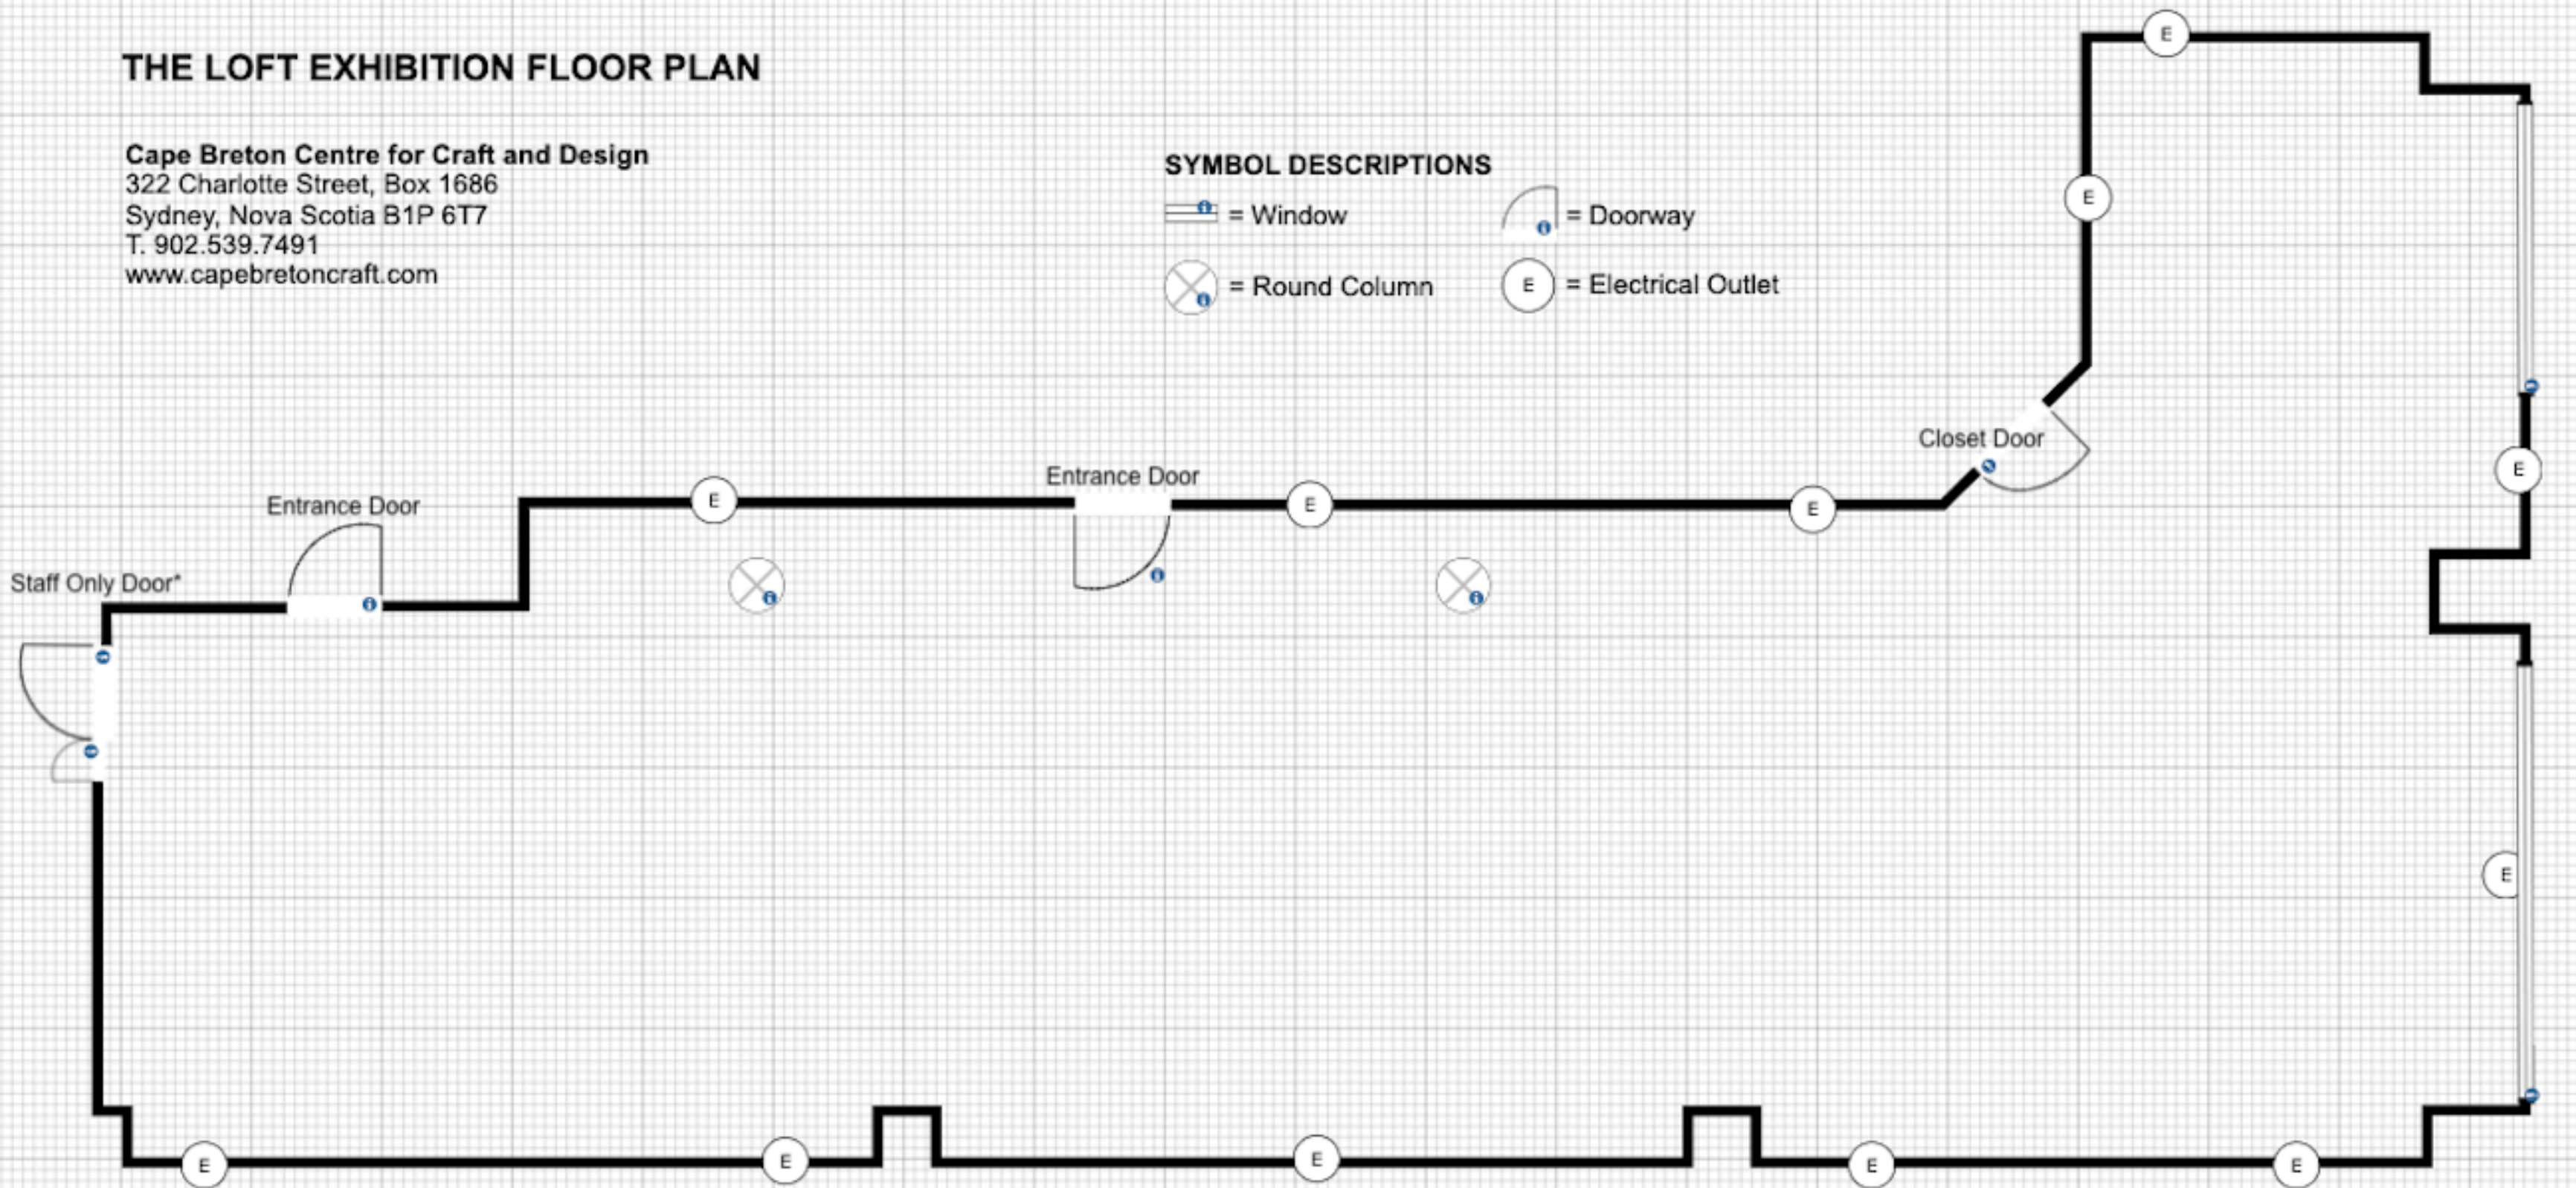

THE LOFT EXHIBITION FLOOR PLAN

Cape Breton Centre for Craft and Design
322 Charlotte Street, Box 1686
Sydney, Nova Scotia B1P 6T7
T. 902.539.7491
www.capebretoncraft.com

SYMBOL DESCRIPTIONS

-  = Window
-  = Doorway
-  = Round Column
-  = Electrical Outlet

*Door to Weaving Studio